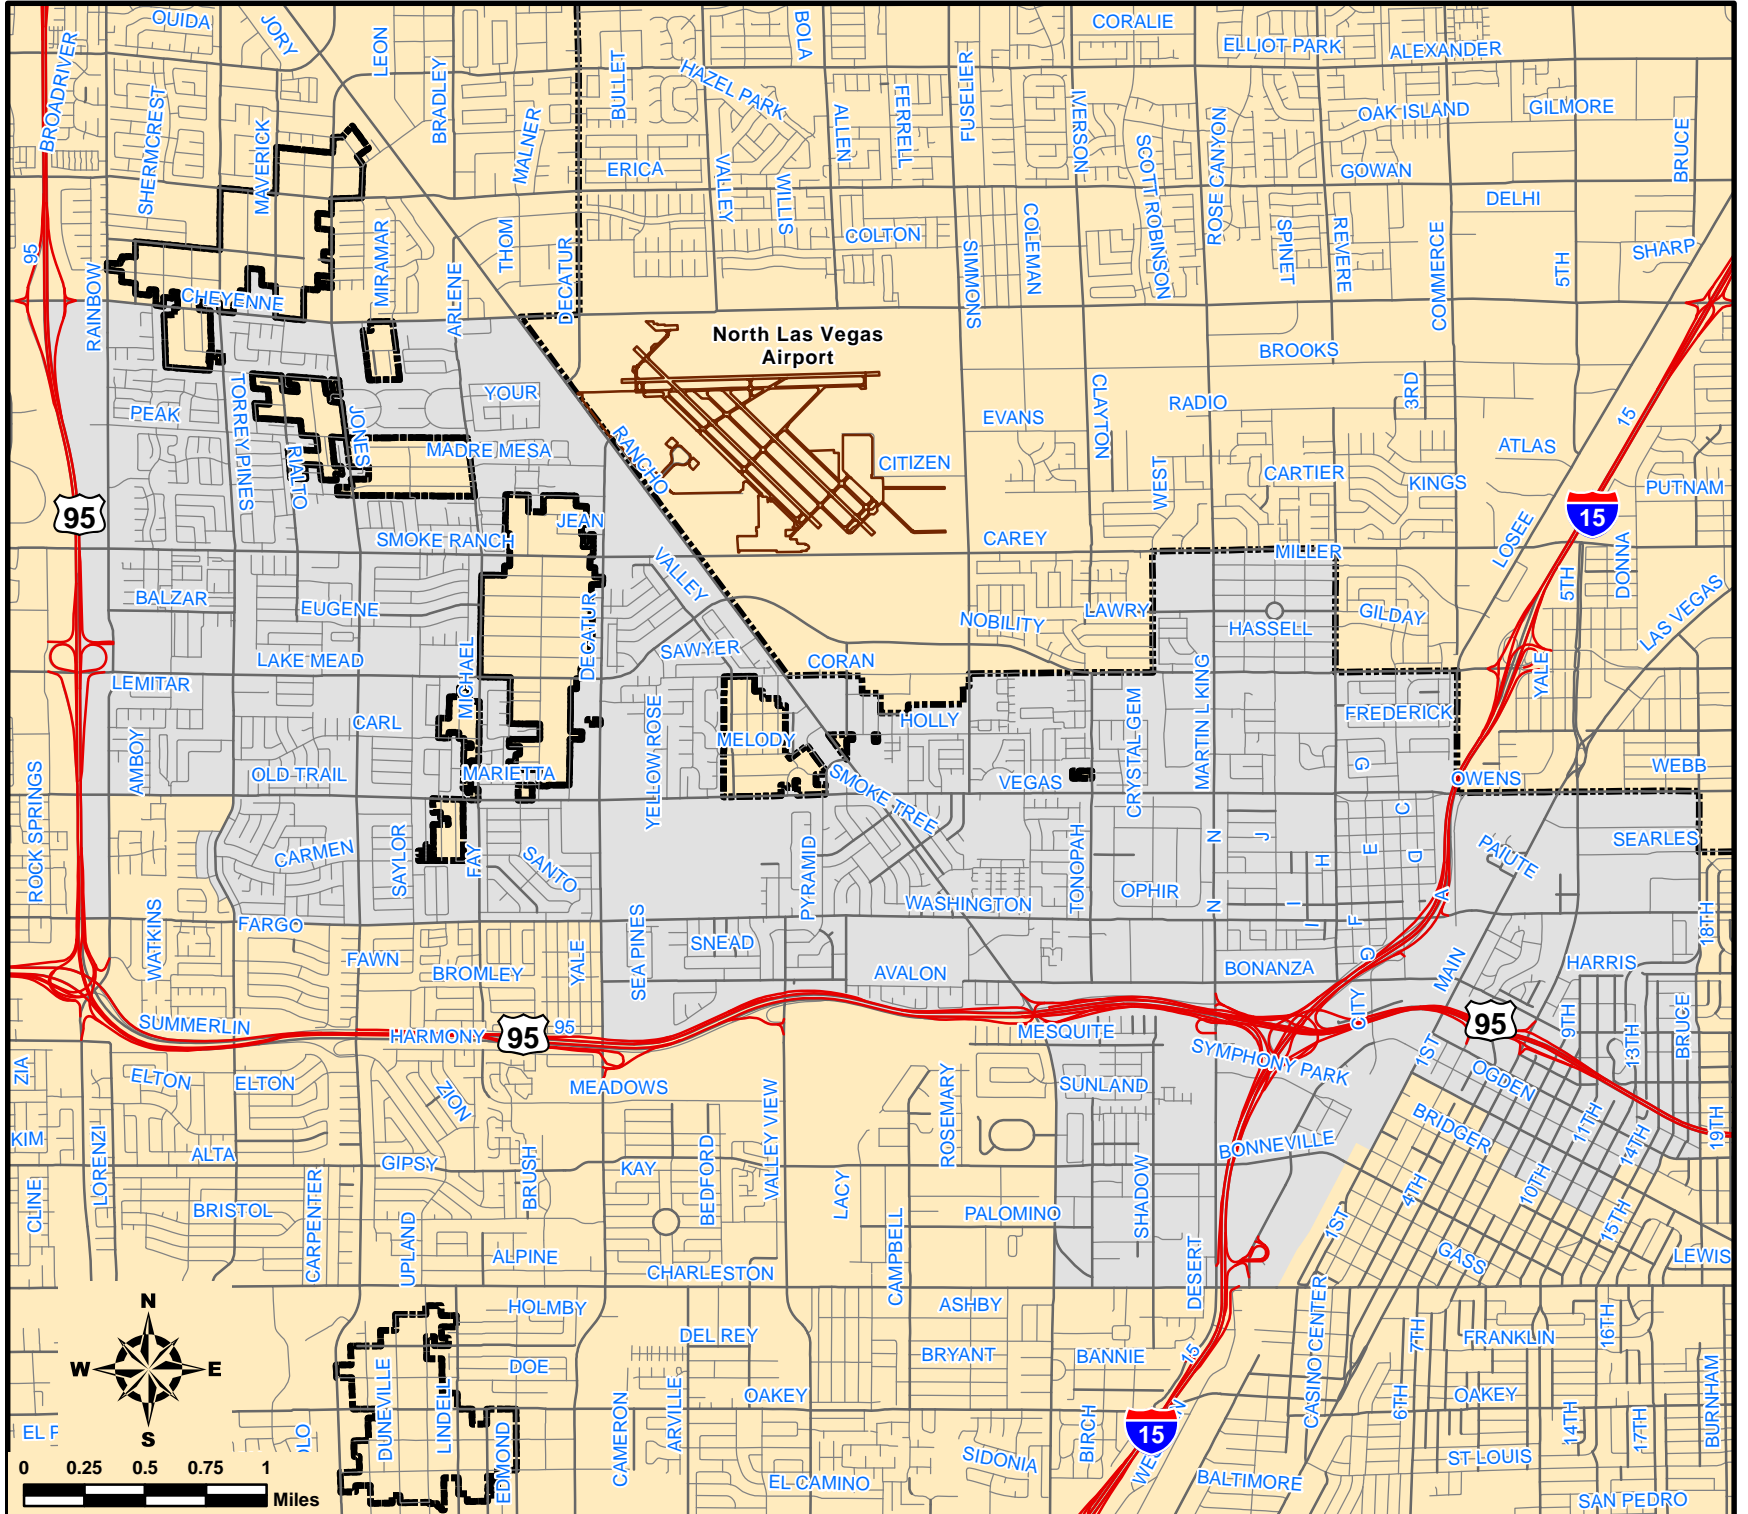

Ward 5

City Boundary

CITY OF LAS VEGAS COUNCIL WARD 5