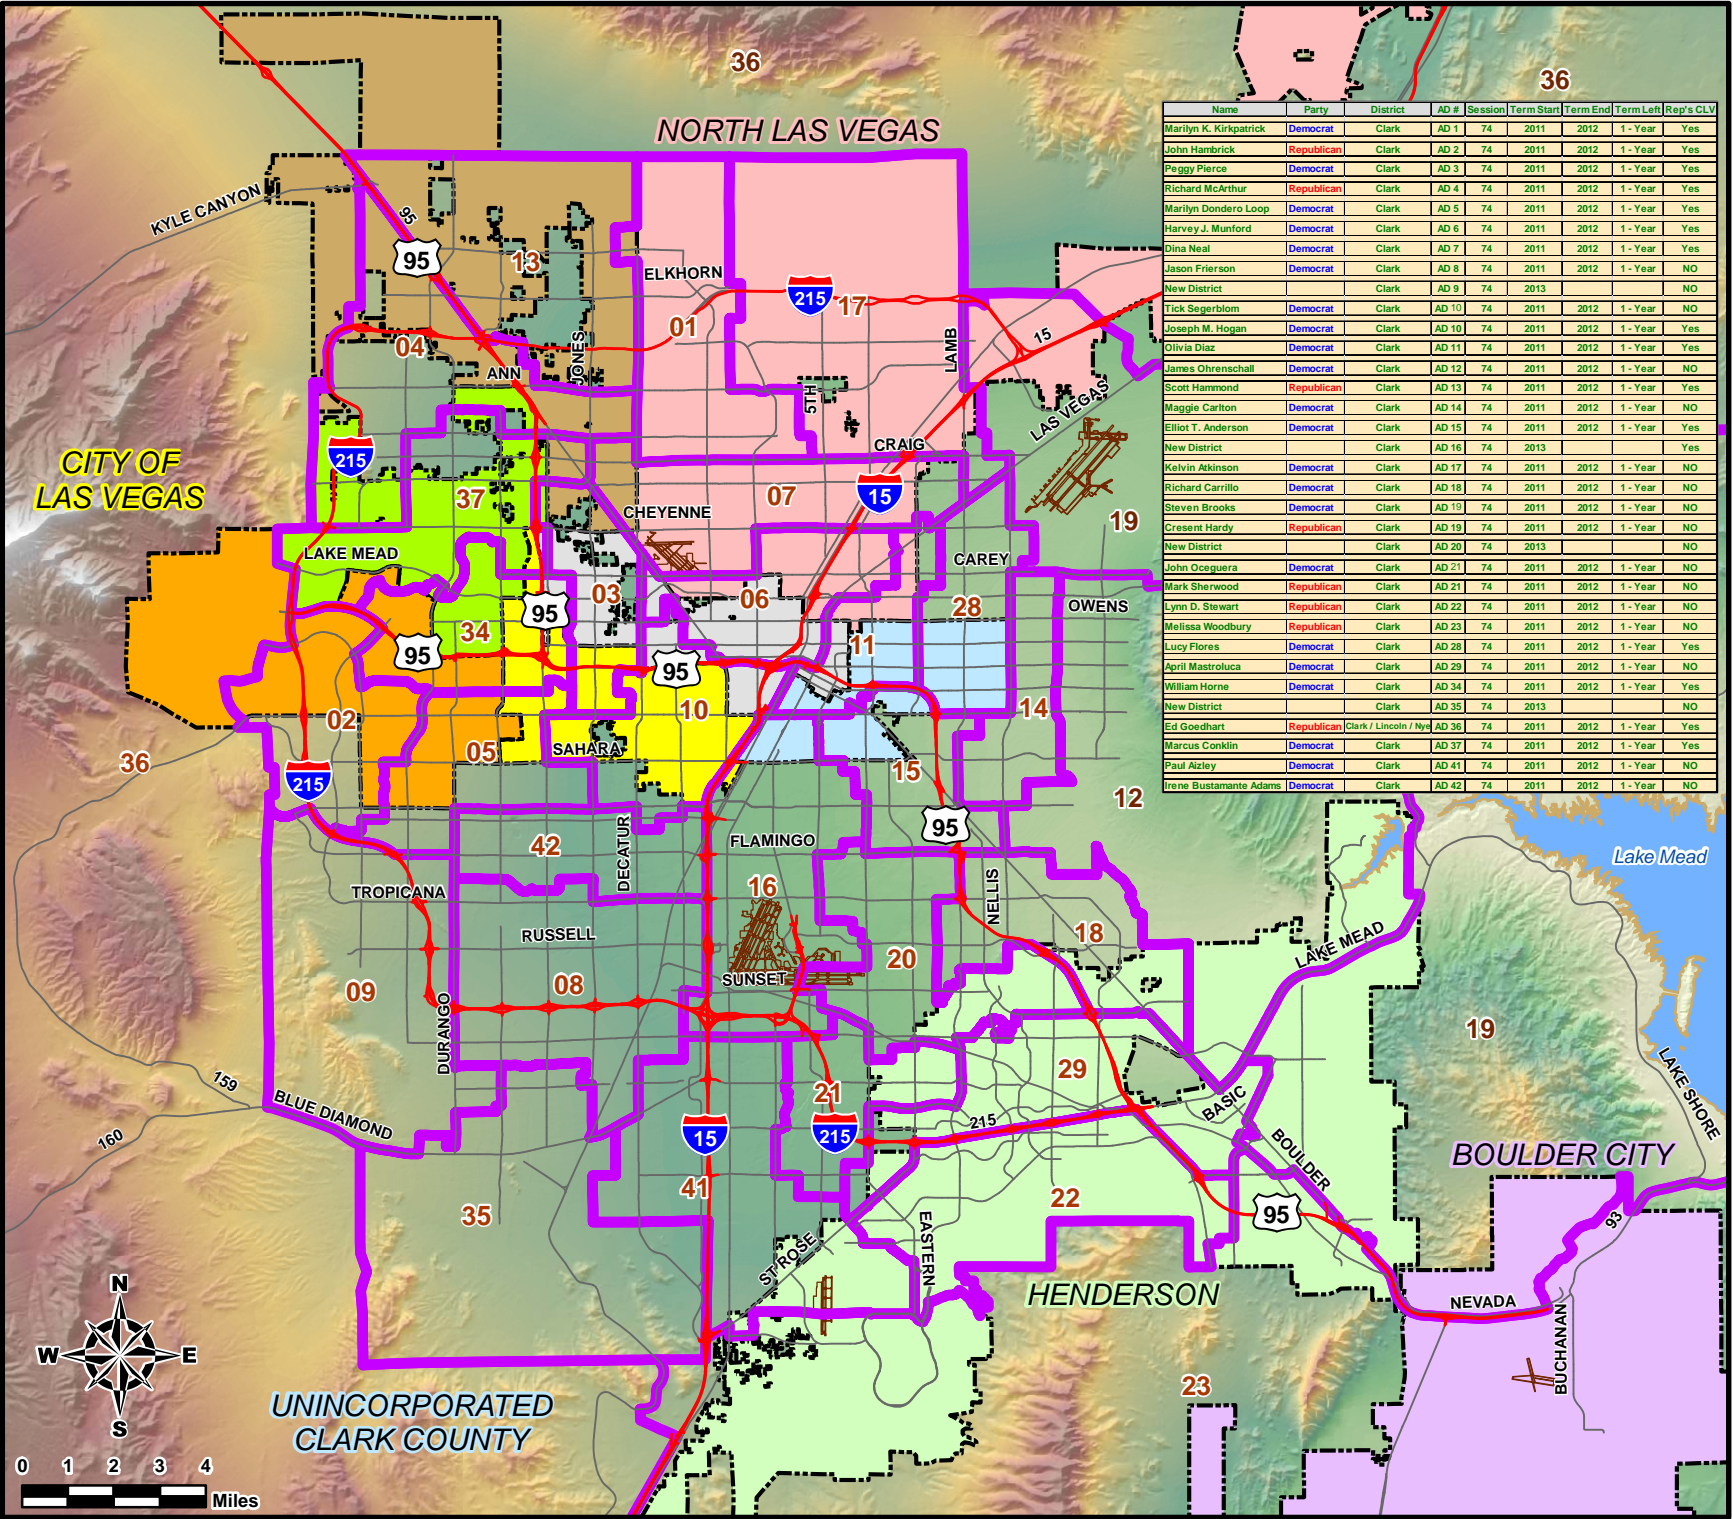

Las Vegas City Council

Mayor Carolyn G. Goodman

Wards

- **Ward 1** Lois Tarkanian
- **Ward 2** Bob Beers
- **Ward 3** Bob Coffin
- **Ward 4** (Mayor Pro Tem) Stavros S. Anthony
- **Ward 5** Ricki Y. Barlow
- **Ward 6** Steven D. Ross

City Boundaries

Assembly Boundaries

- North Las Vegas
- Henderson
- Boulder City
- Clark County

LAS VEGAS METRO AREA STATE ASSEMBLY

Name	Party	District	AD #	Session	Term Start	Term End	Term Left	Rep's CLV
Marilyn K. Kirkpatrick	Democrat	Clark	AD 1	74	2011	2012	1-Year	Yes
John Hambrick	Republican	Clark	AD 2	74	2011	2012	1-Year	Yes
Peggy Pierce	Democrat	Clark	AD 3	74	2011	2012	1-Year	Yes
Richard McArthur	Republican	Clark	AD 4	74	2011	2012	1-Year	Yes
Marilyn Dondero Loop	Democrat	Clark	AD 5	74	2011	2012	1-Year	Yes
Harvey J. Munford	Democrat	Clark	AD 6	74	2011	2012	1-Year	Yes
Dina Neal	Democrat	Clark	AD 7	74	2011	2012	1-Year	Yes
Jason Frierson	Democrat	Clark	AD 8	74	2011	2012	1-Year	NO
New District		Clark	AD 9	74	2013			NO
Tick Segerblom	Democrat	Clark	AD 10	74	2011	2012	1-Year	NO
Joseph M. Hogan	Democrat	Clark	AD 10	74	2011	2012	1-Year	Yes
Olivia Diaz	Democrat	Clark	AD 11	74	2011	2012	1-Year	Yes
James Ohrenschild	Democrat	Clark	AD 12	74	2011	2012	1-Year	NO
Scott Hammond	Republican	Clark	AD 13	74	2011	2012	1-Year	Yes
Maggie Carlton	Democrat	Clark	AD 14	74	2011	2012	1-Year	NO
Elliot T. Anderson	Democrat	Clark	AD 15	74	2011	2012	1-Year	Yes
New District		Clark	AD 16	74	2013			Yes
Kelvin Atkinson	Democrat	Clark	AD 17	74	2011	2012	1-Year	NO
Richard Carrillo	Democrat	Clark	AD 18	74	2011	2012	1-Year	NO
Steven Brooks	Democrat	Clark	AD 19	74	2011	2012	1-Year	NO
Crement Hardy	Republican	Clark	AD 19	74	2011	2012	1-Year	NO
New District		Clark	AD 20	74	2013			NO
John Ocegueda	Democrat	Clark	AD 21	74	2011	2012	1-Year	NO
Mark Sherwood	Republican	Clark	AD 21	74	2011	2012	1-Year	NO
Lynn D. Stewart	Republican	Clark	AD 22	74	2011	2012	1-Year	NO
Melissa Woodbury	Republican	Clark	AD 23	74	2011	2012	1-Year	NO
Lucy Flores	Democrat	Clark	AD 28	74	2011	2012	1-Year	Yes
April Mastroluca	Democrat	Clark	AD 29	74	2011	2012	1-Year	NO
William Horne	Democrat	Clark	AD 34	74	2011	2012	1-Year	Yes
New District		Clark	AD 35	74	2013			NO
Ed Goedhart	Republican	Clark / Lincoln / Nev	AD 36	74	2011	2012	1-Year	Yes
Marcus Konkin	Democrat	Clark	AD 37	74	2011	2012	1-Year	Yes
Paul Aizley	Democrat	Clark	AD 41	74	2011	2012	1-Year	NO
Irene Bustamante Adams	Democrat	Clark	AD 42	74	2011	2012	1-Year	NO